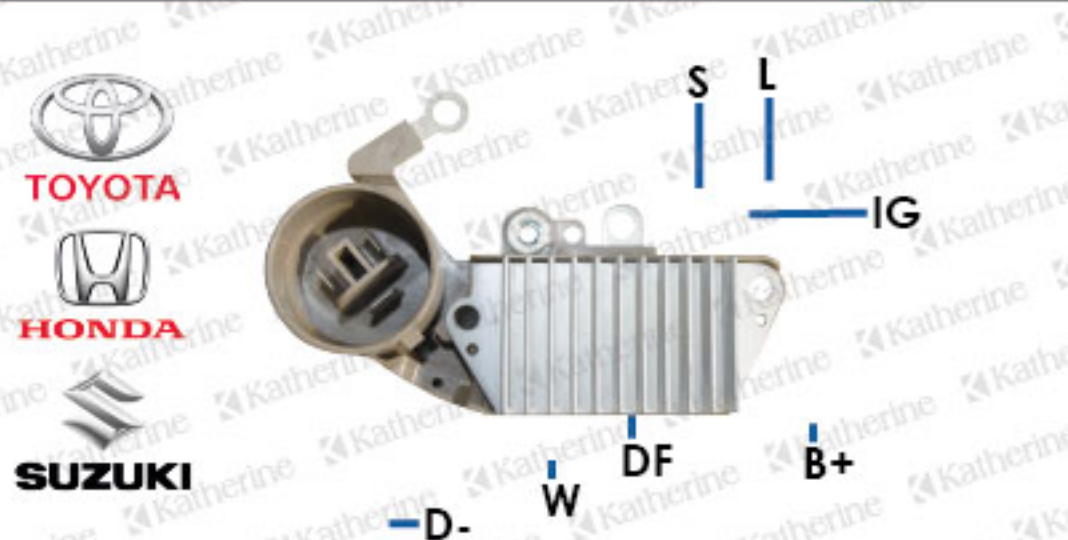

GA801

RELAY DE ALTERNADOR 14V (P/MITSUBISHI, NISSAN, FORD, HYSTER) (WAI/TRAN: IM832)

GA805

RELAY DE ALTERNADOR 14V / A (P/MITSUBISHI, MAZDA, FORD, LESTER) (WAI/TRAN: IM265)

GA827

RELAY ALTERNADOR 14V (P/TOYOTA: COROLLA 1C, 2C, CAMRY, HONDA: ACCORD, CIVIC, SUZUKI: SJ, SWIFT) (WAI/TRAN: IN220)